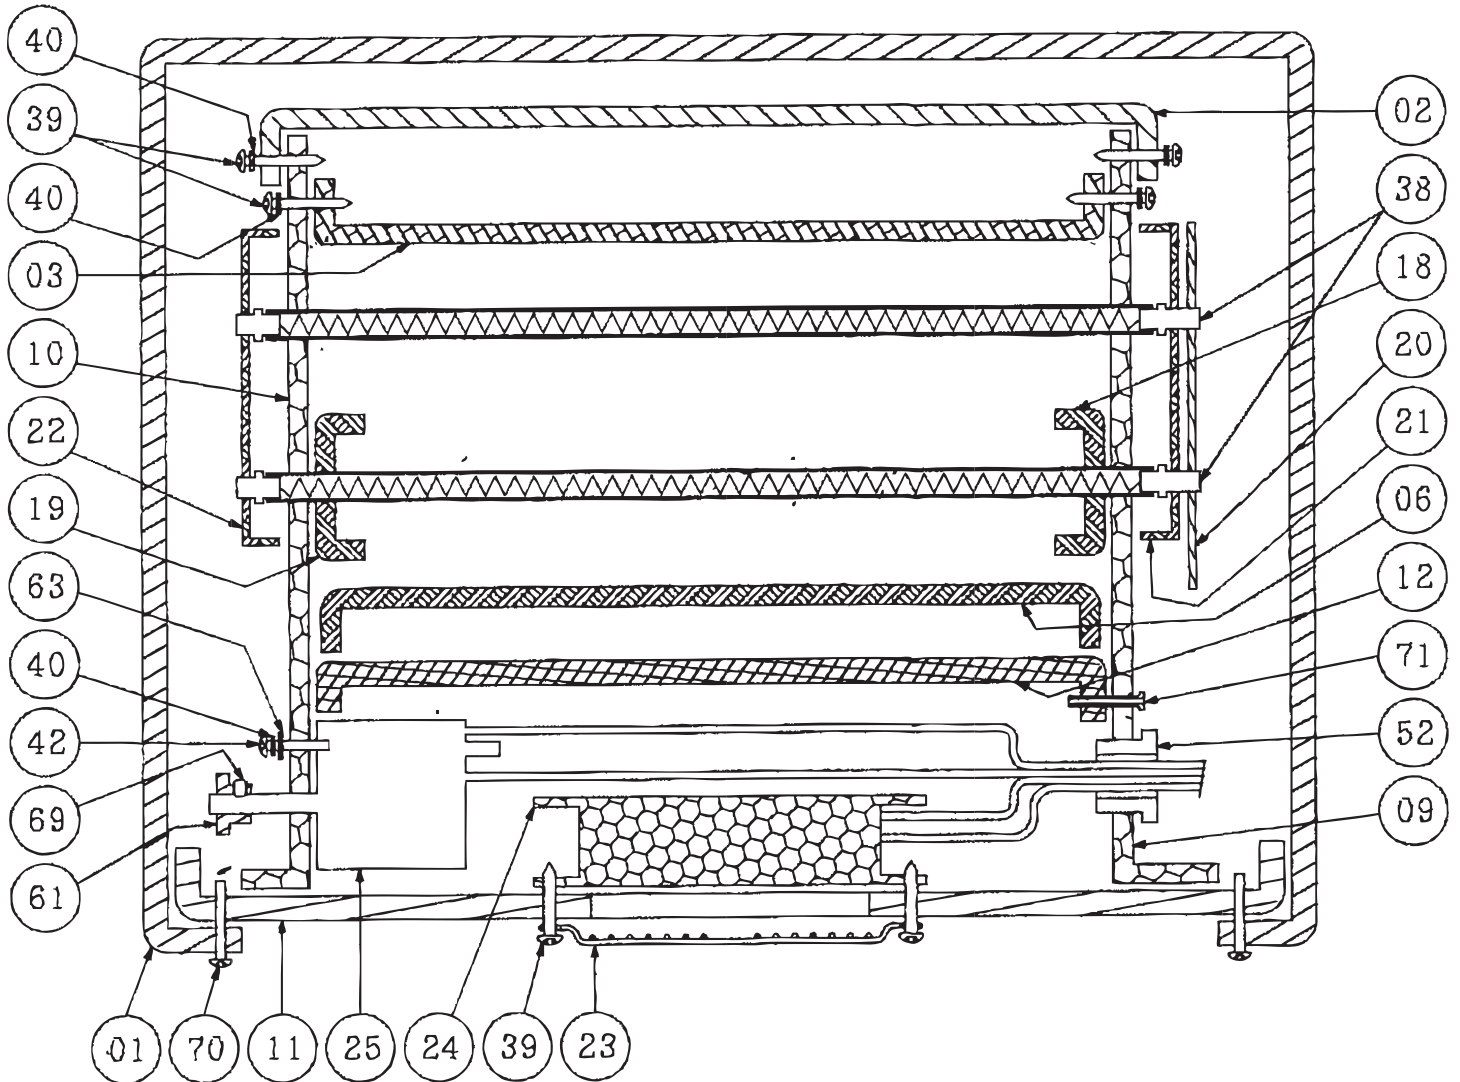

Parts Breakdown

Model CE-TW-0356 11387

Parts Breakdown

Model CE-TW-0356 11387

Parts Breakdown

Model CE-TW-0356 11387

Parts Breakdown

Model CE-TW-0356 11387

Parts Breakdown

Model CE-TW-0356 11387

Parts Breakdown

Model CE-TW-0356 11387

Parts Breakdown

Model CE-TW-0356 11387

Item No.	Description	Position	Item No.	Description	Position	Item No.	Description	Position
19023	Stainless Steel Cover for 11387	01	19037	Protection for Conveyor for 11387	17 - 19	19051	Big Terminal Block PA-12 (12P) for 11387	49
19024	Fan Terminal for 11387	02	19038	Protection for Element for 11387	20 - 22	40560	Small Terminal Block for 11387	50
19025	Insulation Plate for 11387	03	19039	Fan with Protection for 11387	23 - 24	19393	Drive Axel for 11387	59
19026	Plate Front for 11387	04	19040	Motor for 11387	25	19052	Gear 11T for 11387	61
19027	Cover Rear for 11387	05	19041	4P On/Off Switch for 11387	26	19053	Gear 17T for 11387	62
19028	Drawer for 11387	06, 06-1	19042	Switch Protection for 11387	27	40561	Chain Belt (#25x56Mesh) for 11387	64
19029	Front Plate for 11387	07, 07-1	19043	EGO Switch 250C (Middle for Top Heat Control) for 11387	28-1	AG702	Rubber Feet for 11387	66
19030	Rear Plate for 11387	08	19044	EGO Switch 320C (Bottom for Lower Heat Control) for 11387	28-2	AG703	Panel for 11387	68
19031	Left Plate for 11387	09	19046	11VR1KOM Speed Regular Switch for 11387	32	AG704	Screw for 11387	70
19032	Right Plate for 11387	10	19047	Indicate Light for 11387	33	19054	Stainless Steel Conveyor for 11387	72
19033	Base Plate for 11387	11	19048	T.O.D.36 F65 for 11387	37	AG705	Driver Shaft for 11387	73
19034	Insulation Plate Middle for 11387	12	19055	Heater Element 240V 3600W for 11387	38-2	AG706	Teflon Holder for 11387	74
19035	Conveyor Frame Completed for 11387	13	19050	CR-1 Thermostat (Top - Speed Control) for 11387	45	47387	Stacking Kit for 11387	
27537	Complete Tray for 11387	14 - 16	AH670	Hi Limit Switch for 11387	46	AI875	Master Link of Stainless Steel Conveyor for 11387	