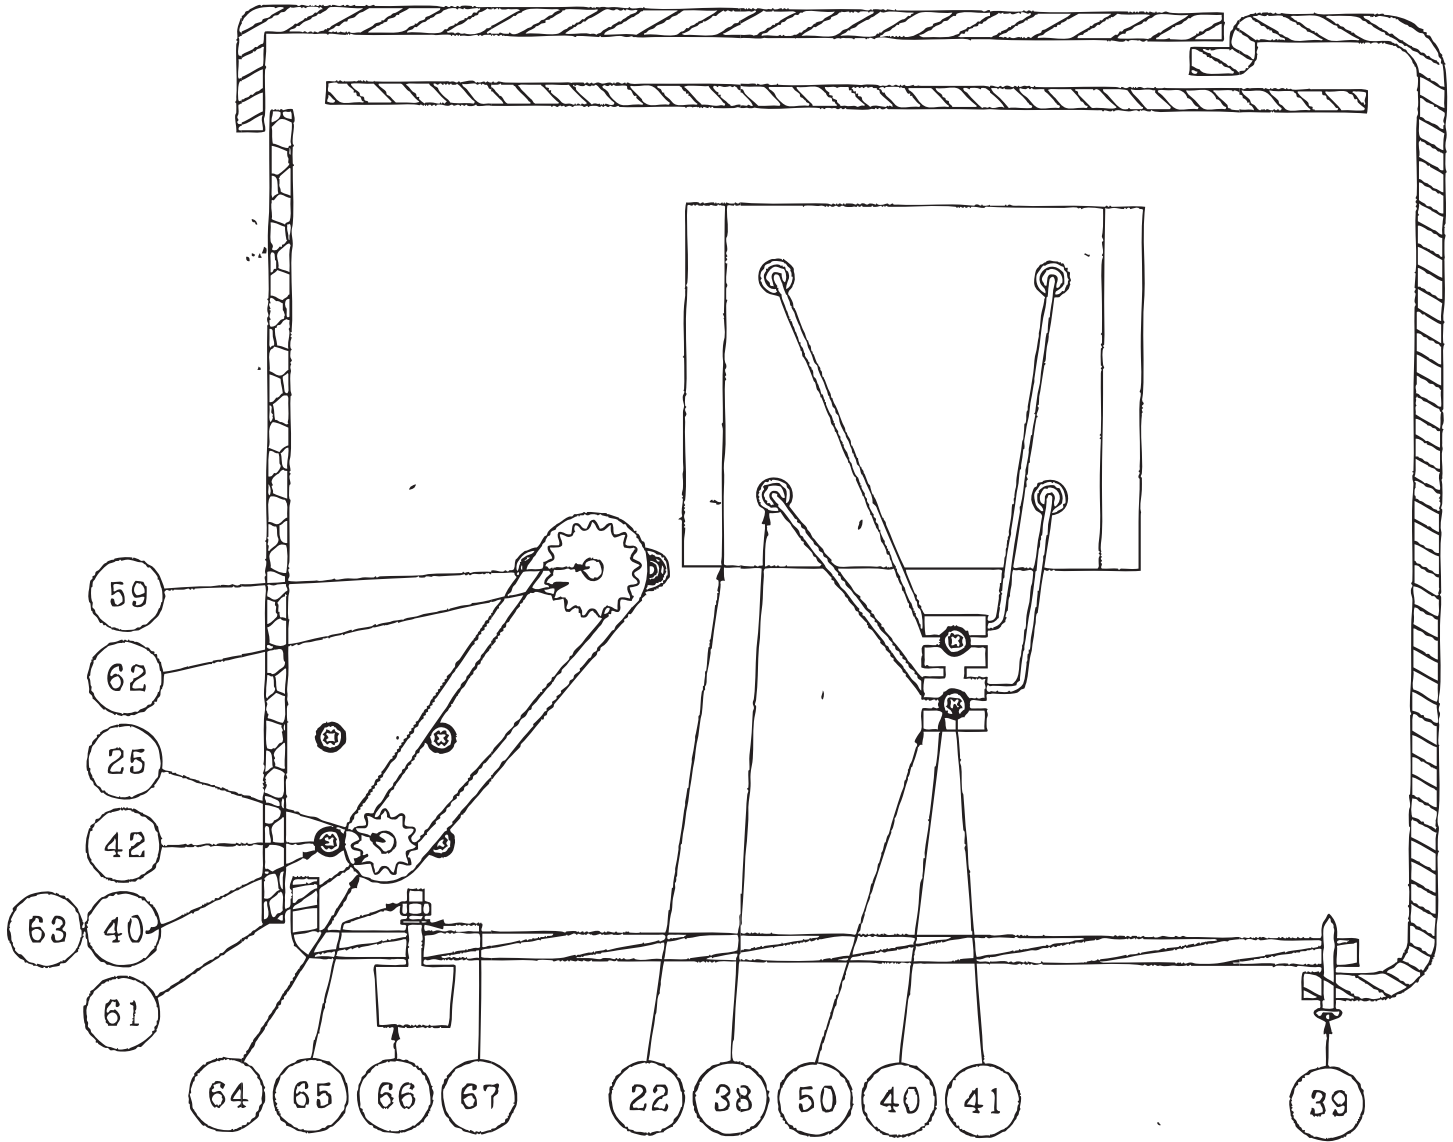

Parts Breakdown

Model CE-TW-0356 11387

Parts Breakdown

Model CE-TW-0356 11387

Parts Breakdown

Model CE-TW-0356 11387

Parts Breakdown

Model CE-TW-0356 11387

Parts Breakdown

Model CE-TW-0356 11387

Parts Breakdown

Model CE-TW-0356 11387

Parts Breakdown

Model CE-TW-0356 11387

Item No.	Description	Position	Item No.	Description	Position	Item No.	Description	Position
19023	Stainless Steel Cover for 11387	01	19037	Protection for Conveyor for 11387	17 - 19	19051	Big Terminal Block PA-12 (12P) for 11387	49
19024	Fan Terminal for 11387	02	19038	Protection for Element for 11387	20 - 22	40560	Small Terminal Block for 11387	50
19025	Insulation Plate for 11387	03	19039	Fan with Protection for 11387	23 - 24	19393	Drive Axel for 11387	59
19026	Plate Front for 11387	04	19040	Motor for 11387	25	19052	Gear 11T for 11387	61
19027	Cover Rear for 11387	05	19041	4P On/Off Switch for 11387	26	19053	Gear 17T for 11387	62
19028	Drawer for 11387	06, 06-1	19042	Switch Protection for 11387	27	40561	Chain Belt (#25x56Mesh) for 11387	64
19029	Front Plate for 11387	07, 07-1	19043	EGO Switch 250C (Middle for Top Heat Control) for 11387	28-1	AG702	Rubber Feet for 11387	66
19030	Rear Plate for 11387	08	19044	EGO Switch 320C (Bottom for Lower Heat Control) for 11387	28-2	AG703	Panel for 11387	68
19031	Left Plate for 11387	09	19046	11VR1KOM Speed Regular Switch for 11387	32	AG704	Screw for 11387	70
19032	Right Plate for 11387	10	19047	Indicate Light for 11387	33	19054	Stainless Steel Conveyor for 11387	72
19033	Base Plate for 11387	11	19048	T.O.D.36 F65 for 11387	37	AG705	Driver Shaft for 11387	73
19034	Insulation Plate Middle for 11387	12	19055	Heater Element 240V 3600W for 11387	38-2	AG706	Teflon Holder for 11387	74
19035	Conveyor Frame Completed for 11387	13	19050	CR-1 Thermostat (Top - Speed Control) for 11387	45	47387	Stacking Kit for 11387	
27537	Complete Tray for 11387	14 - 16	AH670	Hi Limit Switch for 11387	46	AI875	Master Link of Stainless Steel Conveyor for 11387	