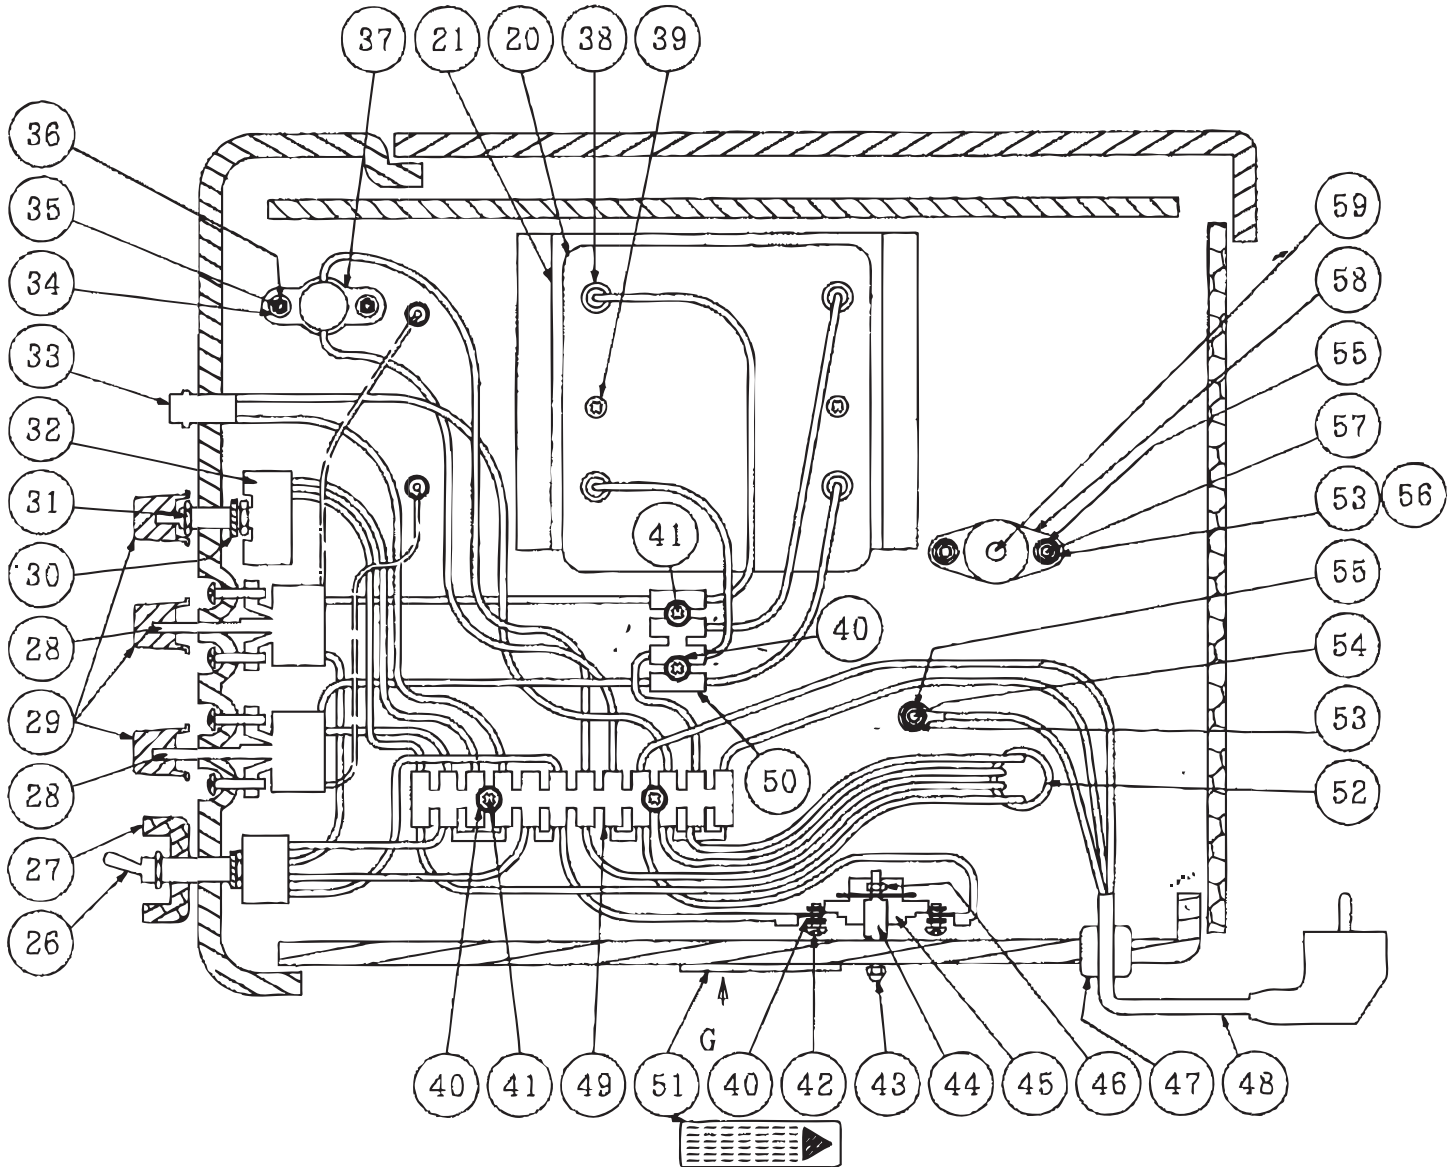

Parts Breakdown

Model CE-TW-0356 11387

Parts Breakdown

Model CE-TW-0356 11387

Parts Breakdown

Model CE-TW-0356 11387

Parts Breakdown

Model CE-TW-0356 11387

Parts Breakdown

Model CE-TW-0356 11387

Parts Breakdown

Model CE-TW-0356 11387

Parts Breakdown

Model CE-TW-0356 11387

Item No.	Description	Position	Item No.	Description	Position	Item No.	Description	Position
19023	Stainless Steel Cover for 11387	01	19037	Protection for Conveyor for 11387	17 - 19	19051	Big Terminal Block PA-12 (12P) for 11387	49
19024	Fan Terminal for 11387	02	19038	Protection for Element for 11387	20 - 22	40560	Small Terminal Block for 11387	50
19025	Insulation Plate for 11387	03	19039	Fan with Protection for 11387	23 - 24	19393	Drive Axel for 11387	59
19026	Plate Front for 11387	04	19040	Motor for 11387	25	19052	Gear 11T for 11387	61
19027	Cover Rear for 11387	05	19041	4P On/Off Switch for 11387	26	19053	Gear 17T for 11387	62
19028	Drawer for 11387	06, 06-1	19042	Switch Protection for 11387	27	40561	Chain Belt (#25x56Mesh) for 11387	64
19029	Front Plate for 11387	07, 07-1	19043	EGO Switch 250C (Middle for Top Heat Control) for 11387	28-1	AG702	Rubber Feet for 11387	66
19030	Rear Plate for 11387	08	19044	EGO Switch 320C (Bottom for Lower Heat Control) for 11387	28-2	AG703	Panel for 11387	68
19031	Left Plate for 11387	09	19046	11VR1KOM Speed Regular Switch for 11387	32	AG704	Screw for 11387	70
19032	Right Plate for 11387	10	19047	Indicate Light for 11387	33	19054	Stainless Steel Conveyor for 11387	72
19033	Base Plate for 11387	11	19048	T.O.D.36 F65 for 11387	37	AG705	Driver Shaft for 11387	73
19034	Insulation Plate Middle for 11387	12	19055	Heater Element 240V 3600W for 11387	38-2	AG706	Teflon Holder for 11387	74
19035	Conveyor Frame Completed for 11387	13	19050	CR-1 Thermostat (Top - Speed Control) for 11387	45	47387	Stacking Kit for 11387	
27537	Complete Tray for 11387	14 - 16	AH670	Hi Limit Switch for 11387	46	AI875	Master Link of Stainless Steel Conveyor for 11387	