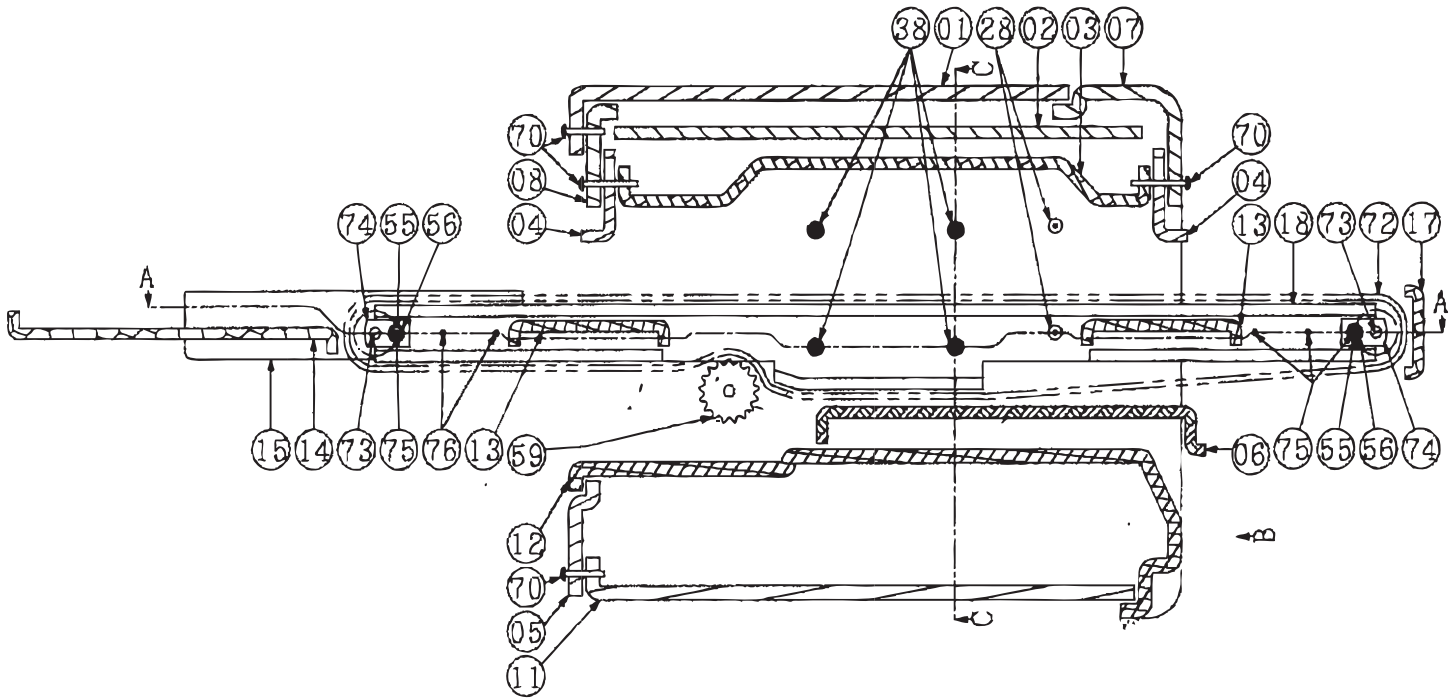

Parts Breakdown

Model CE-TW-0356 11387

Parts Breakdown

Model CE-TW-0356 11387

Parts Breakdown

Model CE-TW-0356 11387

Parts Breakdown

Model CE-TW-0356 11387

Parts Breakdown

Model CE-TW-0356 11387

Parts Breakdown

Model CE-TW-0356 11387

Parts Breakdown

Model CE-TW-0356 11387

Item No.	Description	Position	Item No.	Description	Position	Item No.	Description	Position
19023	Stainless Steel Cover for 11387	01	19037	Protection for Conveyor for 11387	17 - 19	19051	Big Terminal Block PA-12 (12P) for 11387	49
19024	Fan Terminal for 11387	02	19038	Protection for Element for 11387	20 - 22	40560	Small Terminal Block for 11387	50
19025	Insulation Plate for 11387	03	19039	Fan with Protection for 11387	23 - 24	19393	Drive Axel for 11387	59
19026	Plate Front for 11387	04	19040	Motor for 11387	25	19052	Gear 11T for 11387	61
19027	Cover Rear for 11387	05	19041	4P On/Off Switch for 11387	26	19053	Gear 17T for 11387	62
19028	Drawer for 11387	06, 06-1	19042	Switch Protection for 11387	27	40561	Chain Belt (#25x56Mesh) for 11387	64
19029	Front Plate for 11387	07, 07-1	19043	EGO Switch 250C (Middle for Top Heat Control) for 11387	28-1	AG702	Rubber Feet for 11387	66
19030	Rear Plate for 11387	08	19044	EGO Switch 320C (Bottom for Lower Heat Control) for 11387	28-2	AG703	Panel for 11387	68
19031	Left Plate for 11387	09	19046	11VR1KOM Speed Regular Switch for 11387	32	AG704	Screw for 11387	70
19032	Right Plate for 11387	10	19047	Indicate Light for 11387	33	19054	Stainless Steel Conveyor for 11387	72
19033	Base Plate for 11387	11	19048	T.O.D.36 F65 for 11387	37	AG705	Driver Shaft for 11387	73
19034	Insulation Plate Middle for 11387	12	19055	Heater Element 240V 3600W for 11387	38-2	AG706	Teflon Holder for 11387	74
19035	Conveyor Frame Completed for 11387	13	19050	CR-1 Thermostat (Top - Speed Control) for 11387	45	47387	Stacking Kit for 11387	
27537	Complete Tray for 11387	14 - 16	AH670	Hi Limit Switch for 11387	46	AI875	Master Link of Stainless Steel Conveyor for 11387	