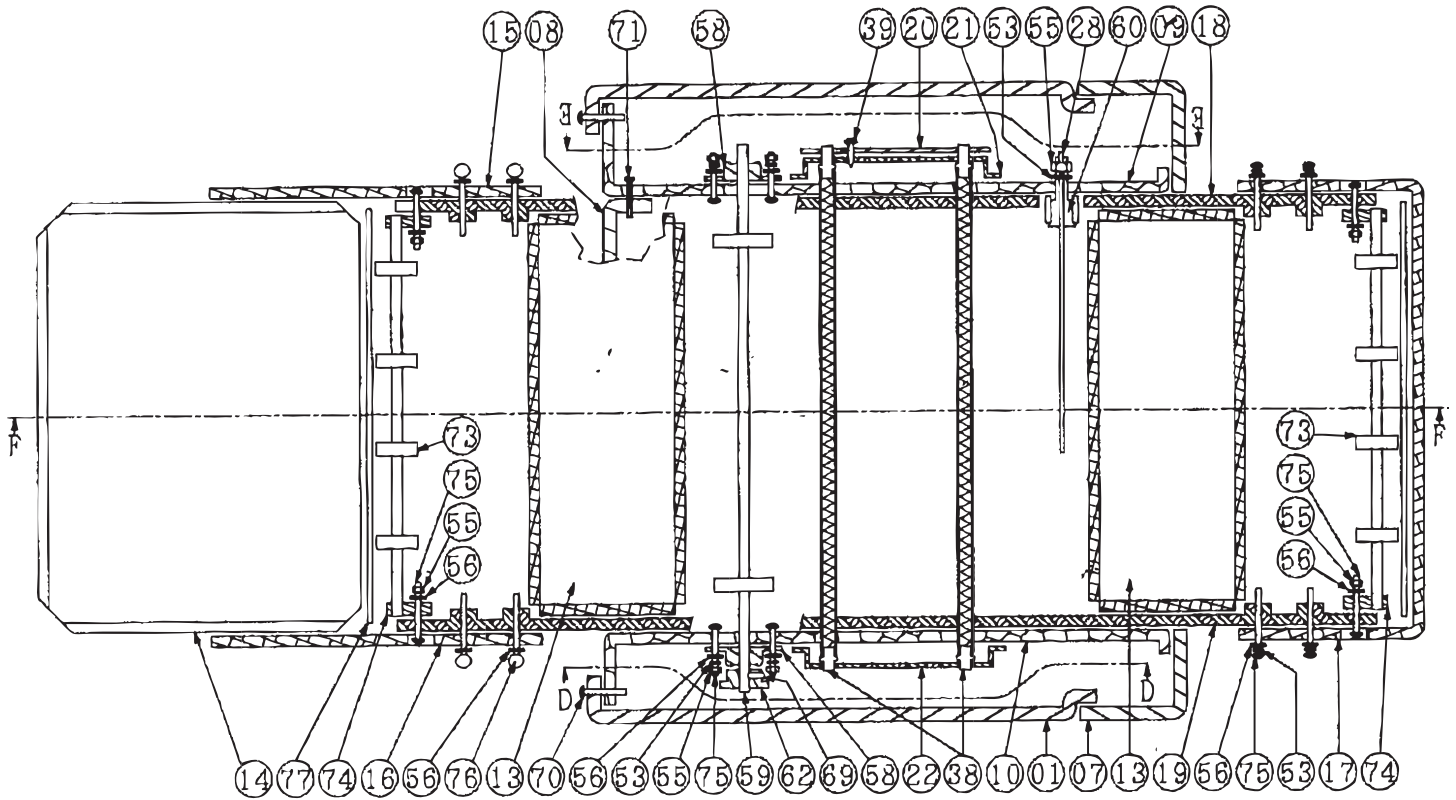

Parts Breakdown

Model CE-TW-0356 11387

Parts Breakdown

Model CE-TW-0356 11387

Parts Breakdown

Model CE-TW-0356 11387

Parts Breakdown

Model CE-TW-0356 11387

Parts Breakdown

Model CE-TW-0356 11387

Parts Breakdown

Model CE-TW-0356 11387

Parts Breakdown

Model CE-TW-0356 11387

Item No.	Description	Position	Item No.	Description	Position	Item No.	Description	Position
19023	Stainless Steel Cover for 11387	01	19037	Protection for Conveyor for 11387	17 - 19	19051	Big Terminal Block PA-12 (12P) for 11387	49
19024	Fan Terminal for 11387	02	19038	Protection for Element for 11387	20 - 22	40560	Small Terminal Block for 11387	50
19025	Insulation Plate for 11387	03	19039	Fan with Protection for 11387	23 - 24	19393	Drive Axel for 11387	59
19026	Plate Front for 11387	04	19040	Motor for 11387	25	19052	Gear 11T for 11387	61
19027	Cover Rear for 11387	05	19041	4P On/Off Switch for 11387	26	19053	Gear 17T for 11387	62
19028	Drawer for 11387	06, 06-1	19042	Switch Protection for 11387	27	40561	Chain Belt (#25x56Mesh) for 11387	64
19029	Front Plate for 11387	07, 07-1	19043	EGO Switch 250C (Middle for Top Heat Control) for 11387	28-1	AG702	Rubber Feet for 11387	66
19030	Rear Plate for 11387	08	19044	EGO Switch 320C (Bottom for Lower Heat Control) for 11387	28-2	AG703	Panel for 11387	68
19031	Left Plate for 11387	09	19046	11VR1KOM Speed Regular Switch for 11387	32	AG704	Screw for 11387	70
19032	Right Plate for 11387	10	19047	Indicate Light for 11387	33	19054	Stainless Steel Conveyor for 11387	72
19033	Base Plate for 11387	11	19048	T.O.D.36 F65 for 11387	37	AG705	Driver Shaft for 11387	73
19034	Insulation Plate Middle for 11387	12	19055	Heater Element 240V 3600W for 11387	38-2	AG706	Teflon Holder for 11387	74
19035	Conveyor Frame Completed for 11387	13	19050	CR-1 Thermostat (Top - Speed Control) for 11387	45	47387	Stacking Kit for 11387	
27537	Complete Tray for 11387	14 - 16	AH670	Hi Limit Switch for 11387	46	AI875	Master Link of Stainless Steel Conveyor for 11387	